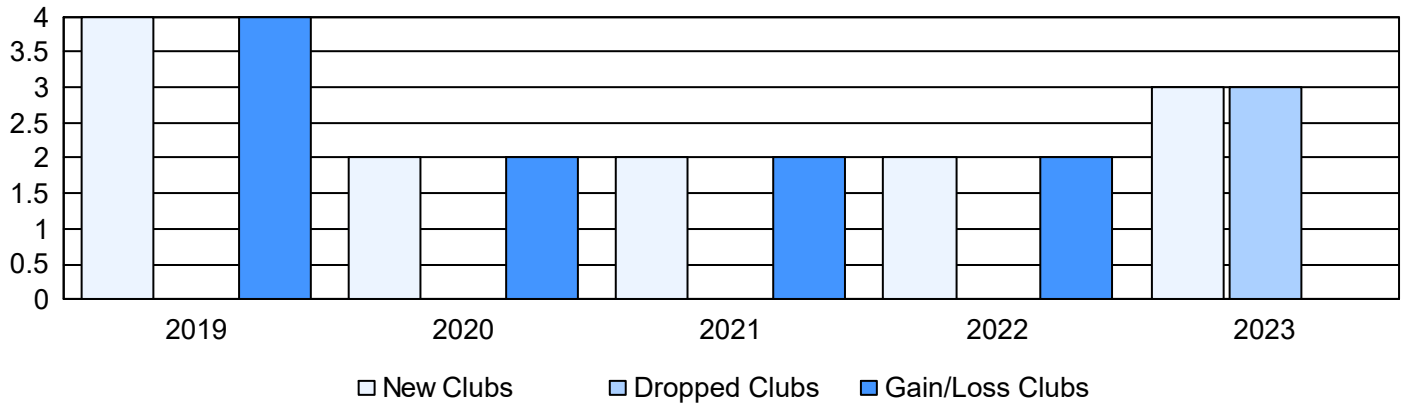

Year	New Clubs	Dropped Clubs	Gain/ Loss Clubs	New Members	Charter Members	Reinstate Members	Transfer Members	Total Member Added	Total Members Dropped	Gain/ Loss Members
2018-2019	4	0	4	45	91	1	0	137	42	95
2019-2020	2	0	2	1	42	0	0	43	4	39
2020-2021	2	0	2	0	41	0	0	41	22	19
2021-2022	2	0	2	2	43	0	0	45	36	9
2022-2023	3	3	0	72	69	0	0	141	105	36
Average	3	1	2	24	57	0	0	81	42	40

Clubs