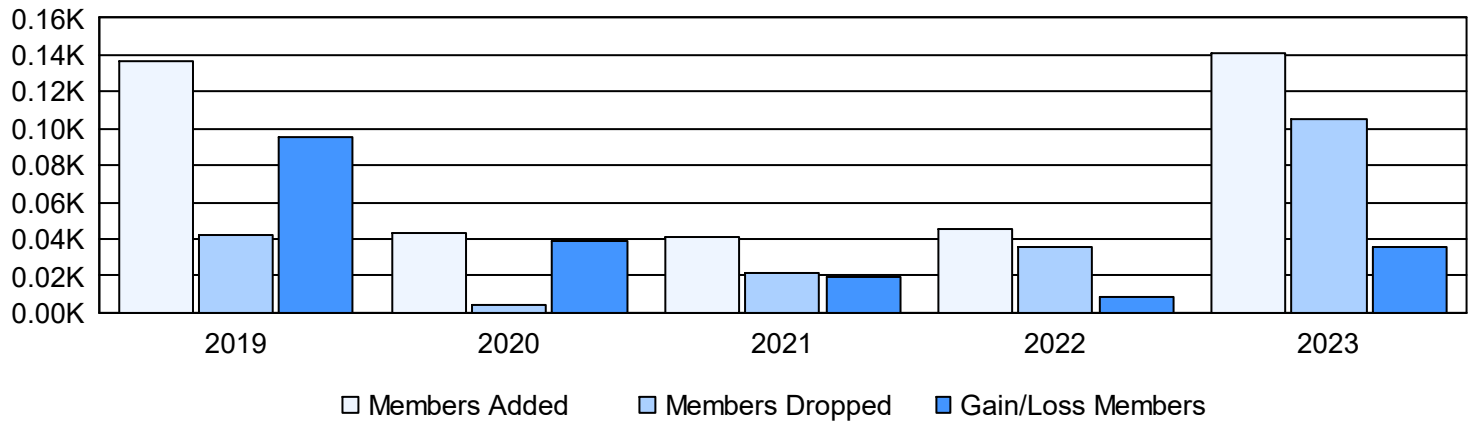

Year	New Clubs	Dropped Clubs	Gain/ Loss Clubs	New Members	Charter Members	Reinstate Members	Transfer Members	Total Member Added	Total Members Dropped	Gain/ Loss Members
2018-2019	4	0	4	45	91	1	0	137	42	95
2019-2020	2	0	2	1	42	0	0	43	4	39
2020-2021	2	0	2	0	41	0	0	41	22	19
2021-2022	2	0	2	2	43	0	0	45	36	9
2022-2023	3	3	0	72	69	0	0	141	105	36
Average	3	1	2	24	57	0	0	81	42	40

Clubs

Members